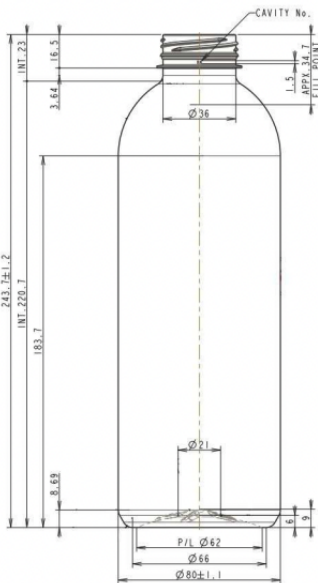

### General info

Item no. (SKU):	<b>LS1031631102</b>
Family / Range:	<b>Bobby</b>
Capacity:	<b>1000ml</b>
Neck:	<b>38mm 3-Start</b>
Weight:	<b>33.5</b>
Shape:	<b>Round</b>
Material:	<b>PET</b>
Colour:	<b>All Colours Available</b>
Print Areas:	
Country of Origin:	<b>Lithuania</b>

#### Packed in Boxes

Box Dimensions (mm):	<b>594 x 394 x 448</b>
Quantity per box (pcs):	<b>57</b>
Boxes per pallet (pcs):	<b>20</b>
Quantity per pallet (pcs):	<b>1140</b>
Net weight (kg):	<b>38</b>
Gross weight (kg):	<b>59</b>
Pallet height (mm):	<b>2400</b>

#### Packed in PE bags on trays (Full pallet)

Tray dimensions (mm):	<b>1200 x 800 x 50</b>
Quantity per tray (pcs):	<b>140</b>
Quantity per PE bag (pcs):	<b>70</b>
PE bags per tray (pcs):	<b>2</b>
Trays per pallet (pcs):	<b>9</b>
Quantity per pallet (pcs):	<b>1260</b>
Net weight (kg):	<b>42</b>
Gross weight (kg):	<b>54</b>
Pallet height (mm):	<b>2400</b>